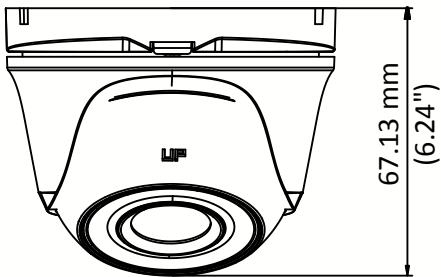

Order Model

HWT-T123-M

Dimension