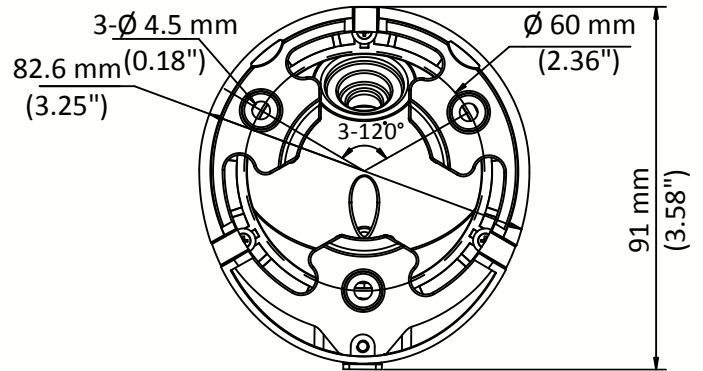

HWT-T123-M 2 MP EXIR Turret Camera

Key Features

- 2 MP high-performance CMOS
- Ultra low light
- 1920 × 1080 resolution
- 2.8 mm, 3.6 mm, 6 mm fixed lens
- OSD menu, 3D DNR, 120 dB true WDR, day/night switch
- EXIR 2.0, smart IR, up to 30 m IR distance
- 4 in 1 video output (switchable TVI/AHD/CVI/CVBS)
- IP66

Specifications

Camera	
Image Sensor	2 MP CMOS image sensor
Signal System	PAL/NTSC
Video Frame Rate	PAL: 1080p@25fps NTSC: 1080p@30fps
Resolution	1920 (H) ×1080 (V)
Min. Illumination	0.005 Lux@(F1.2, AGC ON), 0 Lux with IR
Shutter Time	PAL: 1/25 s to 1/50, 000 s NTSC: 1/30 s to 1/50, 000 s
Lens	2.8 mm, 3.6 mm, 6 mm
Horizontal Field of View	106° (2.8 mm), 82° (3.6 mm), 51° (6 mm)
Lens Mount	M12
Day & Night	IR cut filter
Angle Adjustment	Pan: 0° to 360°, Tilt: 0° to 75°, Rotation: 0° to 360°
Synchronization	Internal synchronization
WDR (Wide Dynamic Range)	120 dB
Menu	
AGC	High/Medium/Low
D/N Mode	Auto/Color/BW (Black and White)
Image Mode	STD/HIGH-SAT
HLC	Support
BLC	Support
WDR	Support
Language	English
Functions	Brightness, Sharpness, 3D DNR, Mirror, Smart IR
Interface	
Video Output	1 HD analog output
Switch Button	TVI/AHD/CVI/CVBS
General	
Operating Conditions	-40 °C to 60 °C (-40 °F to 140 °F), Humidity: 90% or less (non-condensation)
Power Supply	12 VDC ±25%
Power Consumption	Max. 4.6 W
Protection Level	IP66
Material	Metal
IR Range	Up to 30 m
Dimensions	Ø 82.6 mm × 69.66 mm (Ø 3.38" × 2.74")
Weight	Approx. 235 g (0.52 lb.)

Order Model

HWT-T123-M

Dimension

Accessories

DS-1272ZJ-110-TRS
Wall Mounting Bracket

DS-1275ZJ-SUS
Vertical Pole Mounting Bracket

DS-1276ZJ-SUS
Corner Mounting Bracket

DS-1280ZJ-XS
Junction Bo