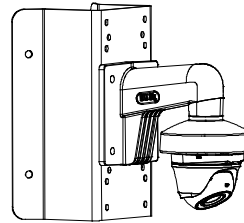

Order Model

HWT-T123-M

Dimension

Accessories

DS-1272ZJ-110-TRS
Wall Mounting Bracket

DS-1275ZJ-SUS
Vertical Pole Mounting Bracket

DS-1276ZJ-SUS
Corner Mounting Bracket

DS-1280ZJ-XS
Junction Bo