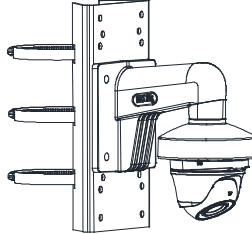

Order Model

HWT-T123-M

Dimension

Accessories

DS-1272ZJ-110-TRS
Wall Mounting Bracket

DS-1275ZJ-SUS
Vertical Pole Mounting Bracket

DS-1276ZJ-SUS
Corner Mounting Bracket

DS-1280ZJ-XS
Junction Bo